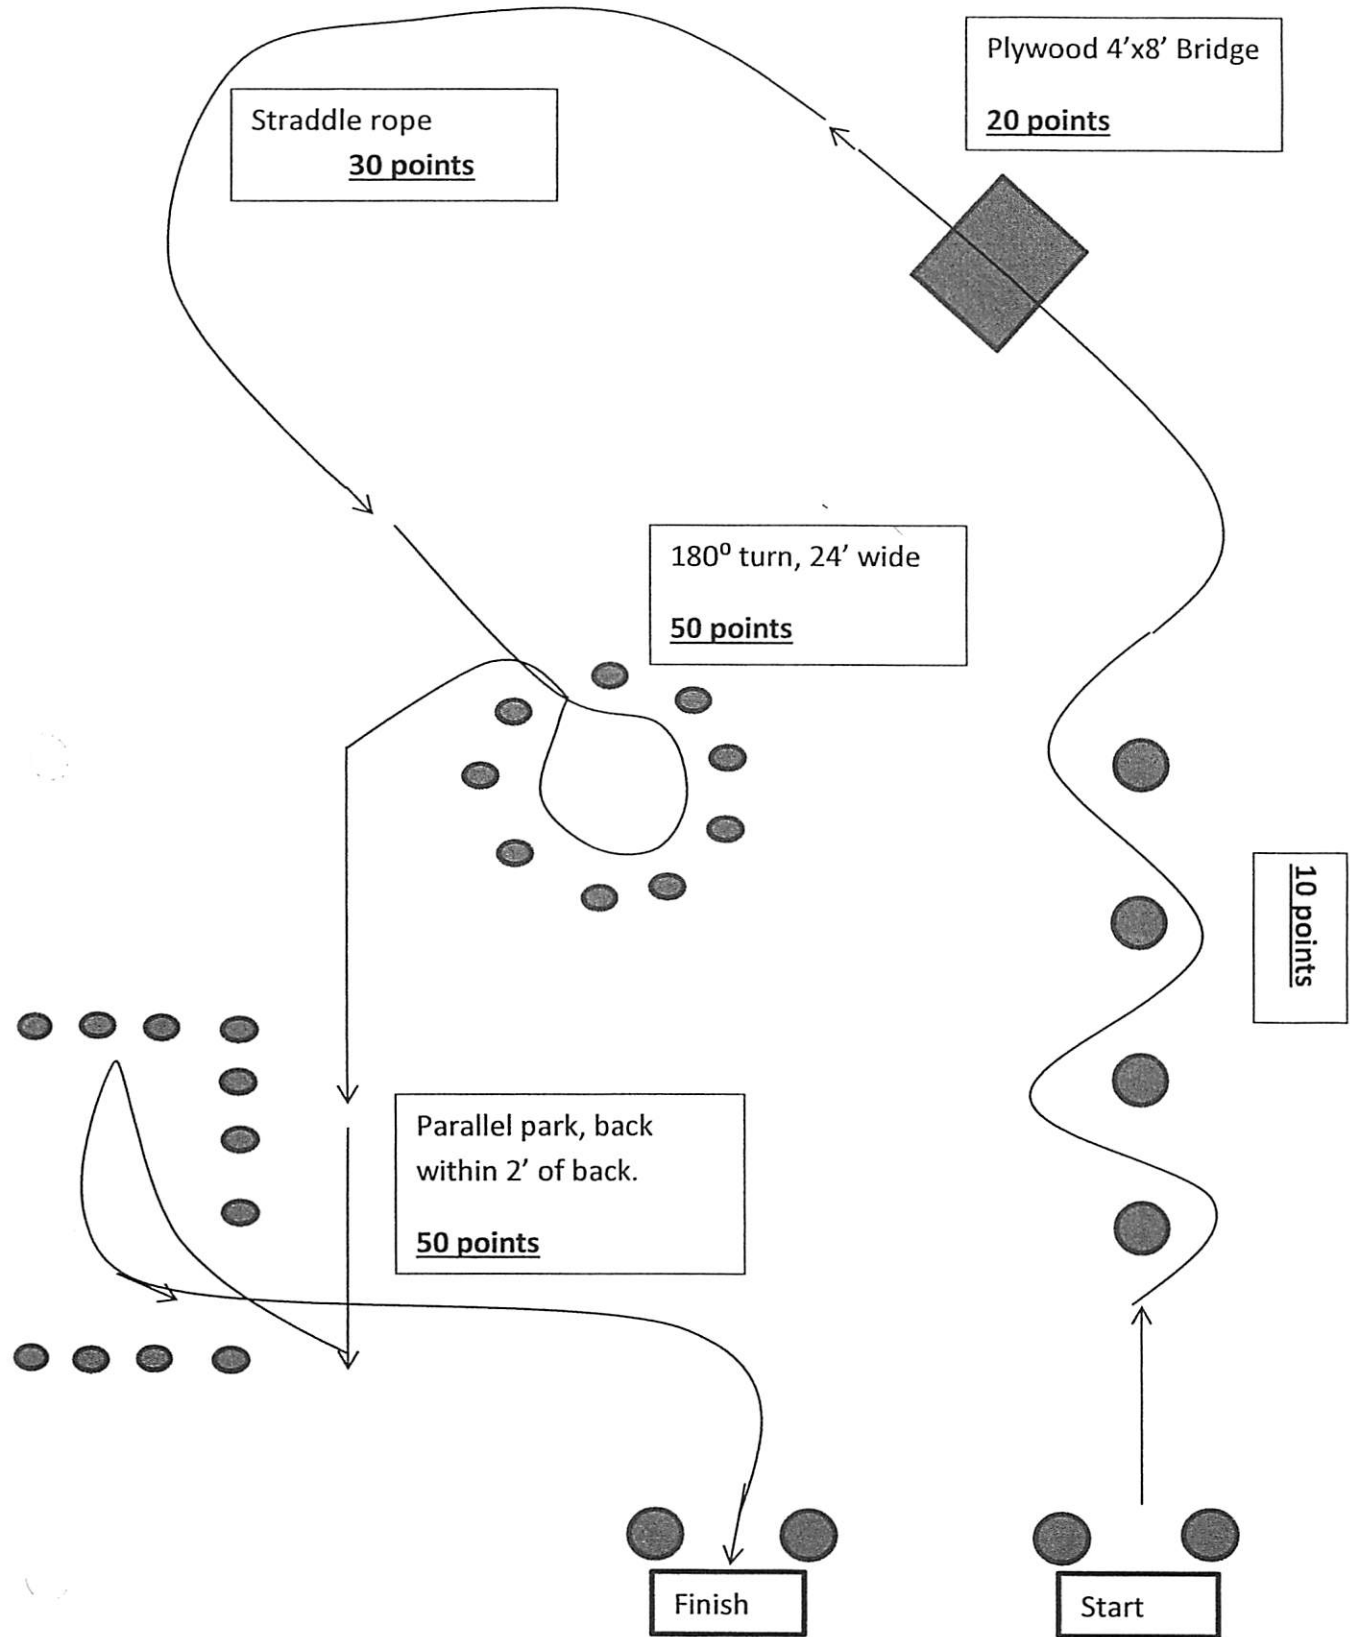

Obstacle \_\_\_\_\_ Fore Cart: Single \_\_\_\_\_ Team \_\_\_\_\_

Feed Scurry Sled Farm Team \_\_\_\_\_ And/ or \_\_\_\_\_ single feed scurry

Team driver and one helper will start at the two cones, go to the bales, helper will load bales and get on. Driver will then go around the two cones at the other end of arena and back to the same area they picked up the bales and unload. Stack the bales as you found them and drive back past two cones. Awards to be determined by time.

Obstacle Class Sled \_\_\_\_\_ Single \_\_\_\_\_ Team \_\_\_\_\_