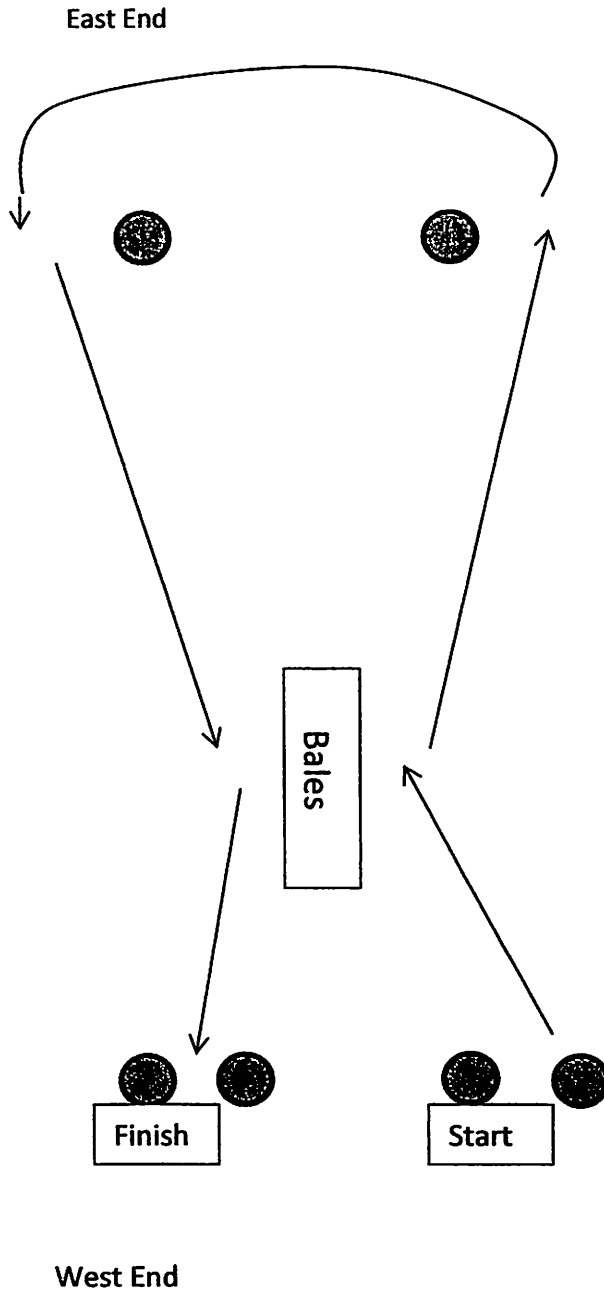

Obstacle \_\_\_\_\_ Fore Cart: Single \_\_\_\_\_ Team \_\_\_\_\_

Feed Scurry Sled Farm Team \_\_\_\_\_ And/ or \_\_\_\_\_ single feed scurry

Team driver and one helper will start at the two cones, go to the bales, helper will load bales and get on. Driver will then go around the two cones at the other end of arena and back to the same area they picked up the bales and unload. Stack the bales as you found them and drive back past two cones. Awards to be determined by time.

Obstacle Class Sled \_\_\_\_\_ Single \_\_\_\_\_ Team \_\_\_\_\_