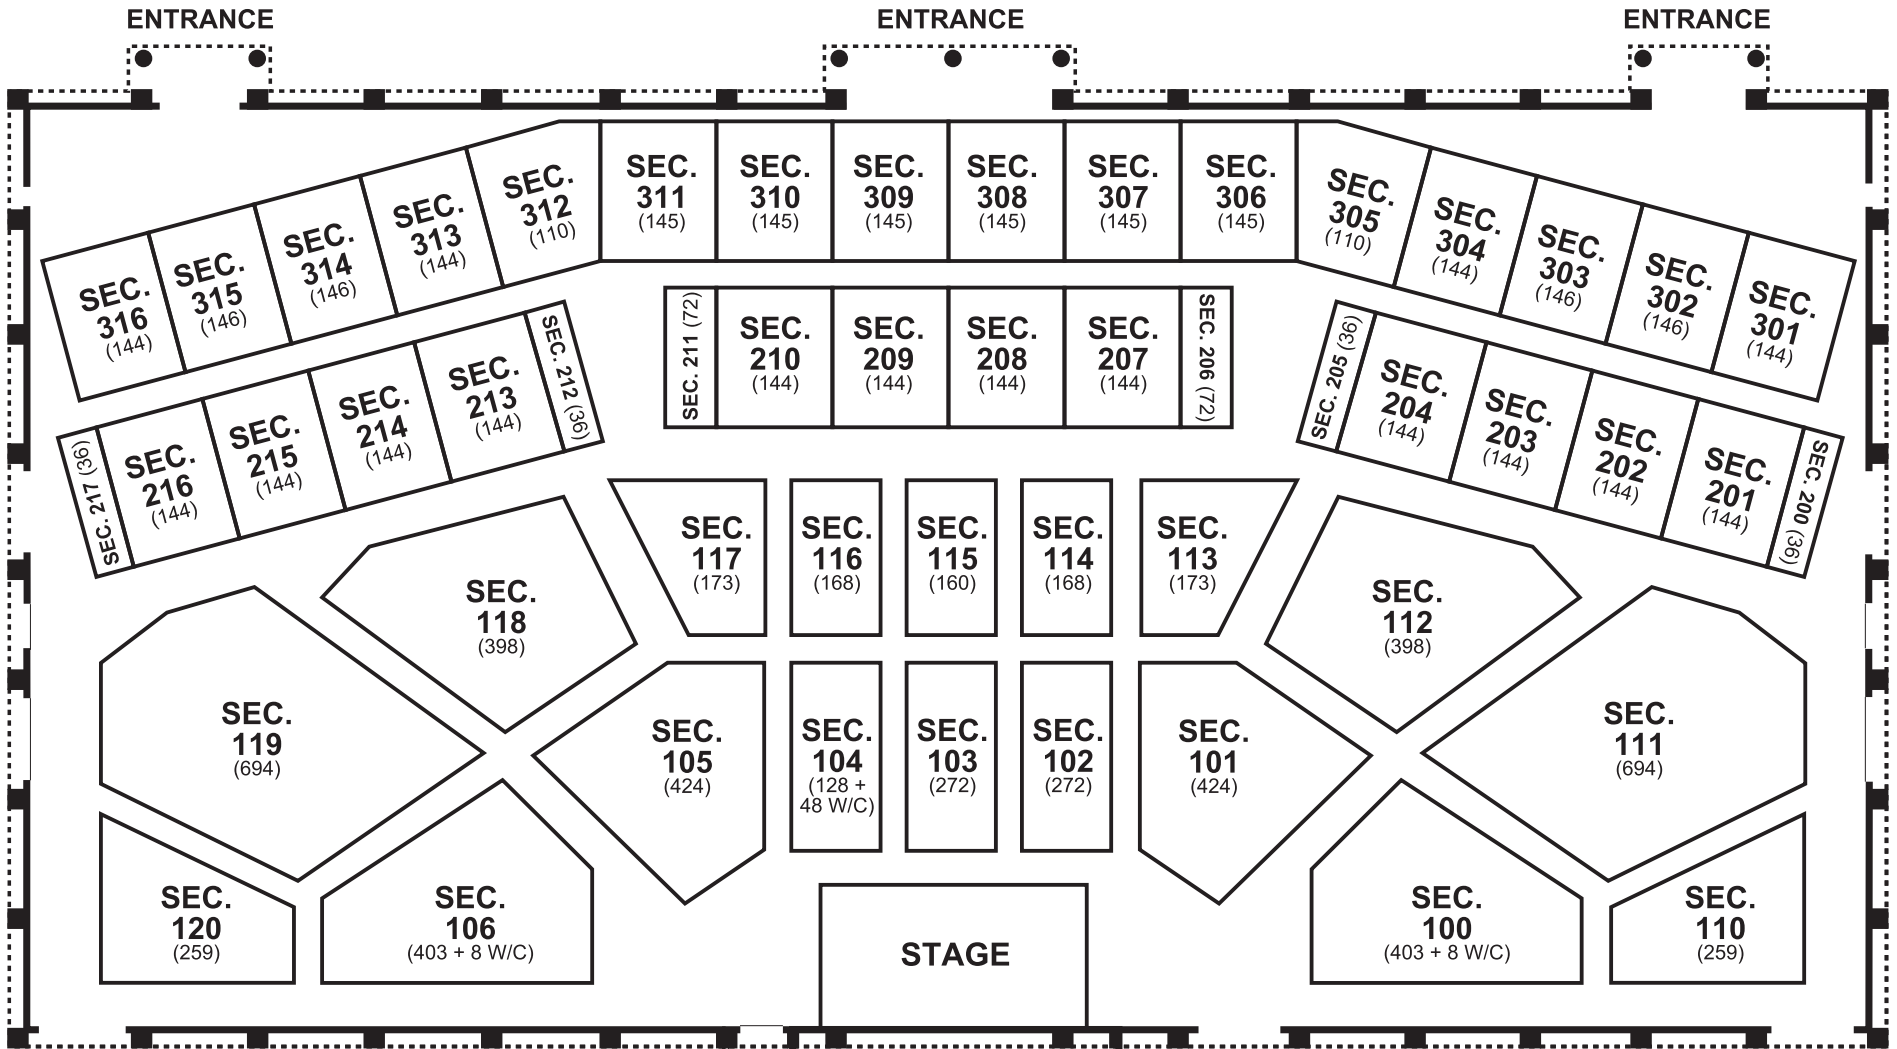

Celeste Center Seating Diagram

Ohio State Fair

VENUE CAPACITY SUMMARY
 2,250 Mezzanine, First Level
 2,016 Mezzanine, Second Level
 5,870 Floor Seating
 64 Wheel Chair Seating

TOTAL CAPACITY 10,200